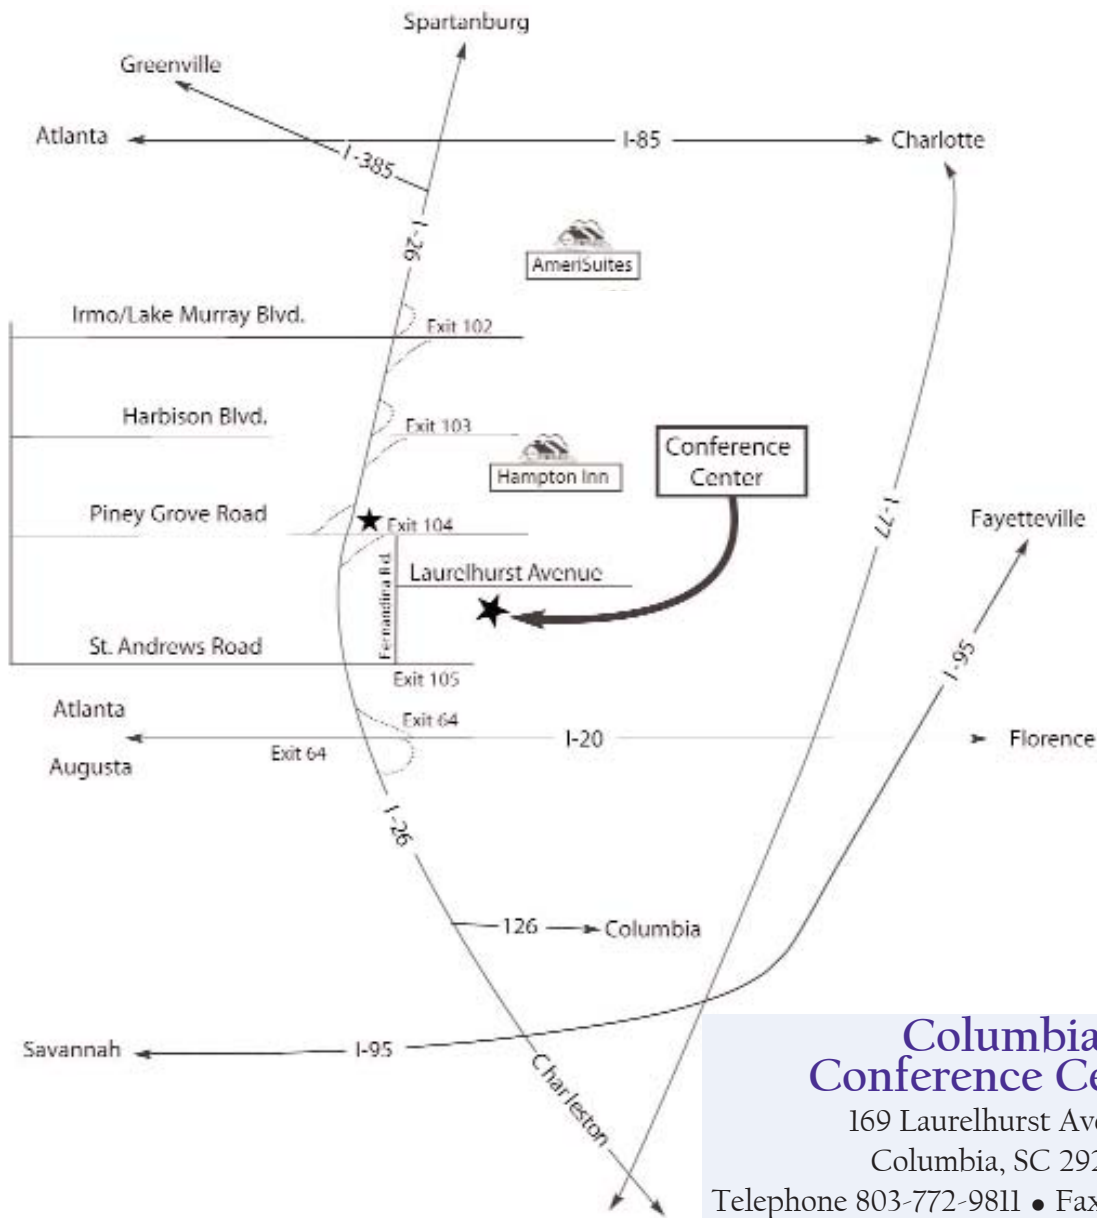

Directions

**Columbia
Conference Center**
169 Laurelhurst Avenue
Columbia, SC 29210
Telephone 803-772-9811 • Fax 803-454-2028

* See Back for Detailed Directions *