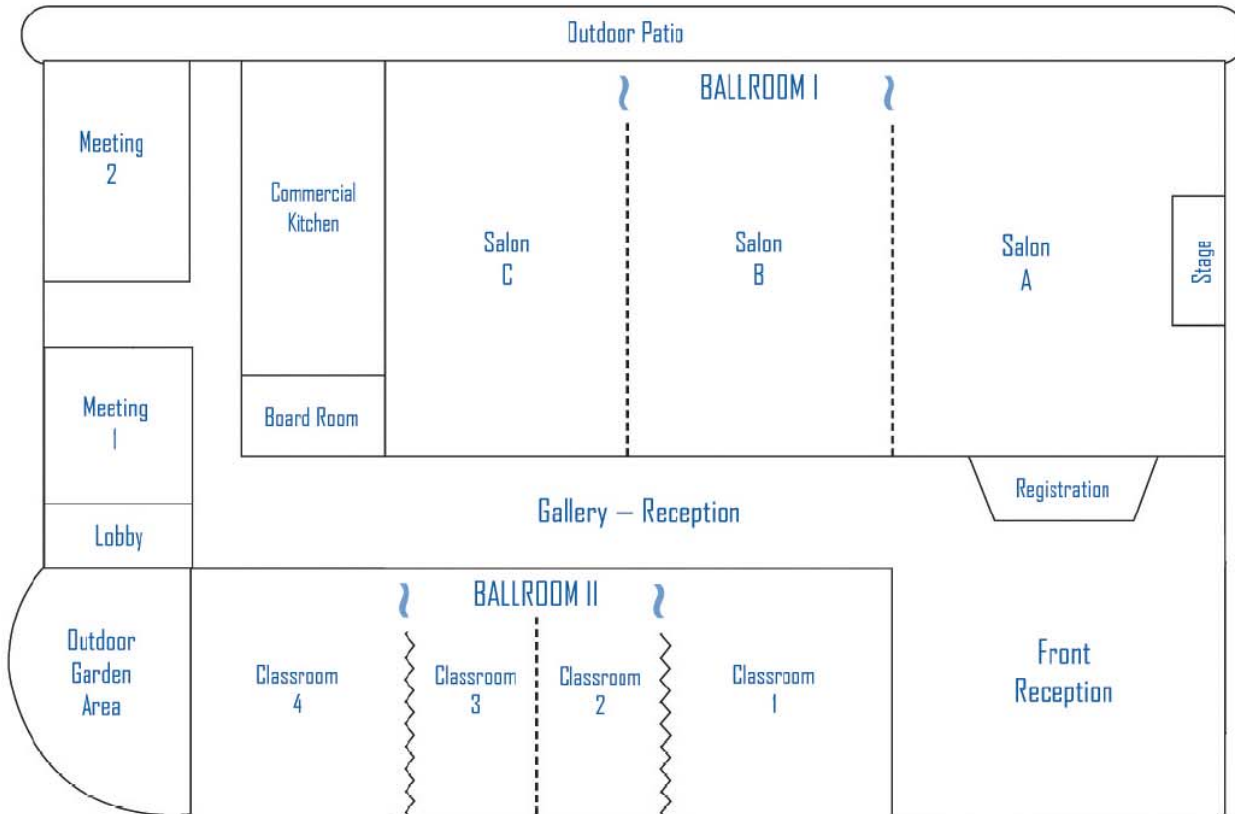

Columbia Conference Center

MEETING FACILITIES

Meeting Rooms	Square Footage	Dimensions	Reception	Banquet	Classroom
Ballroom I	6,175	95 x 65	500	350	300
Salon A	2,015	31 x 65	160	130	80
Salon B	2,210	34 x 65	160	130	80
Salon C	1,950	30 x 65	160	130	80
Ballroom II	3,456	96 x 36	200	160	120
Classrooms 1-2 or 3-4	1,728	48 x 36	100	80	60
Board Room	480	16 x 30			20
Meeting 1	1,056	44 x 24			40
Meeting 2	1,190	34 x 35			60
Front Reception and Gallery	5,000		400		
Outdoor Patio	1,650	110 x 15		100	